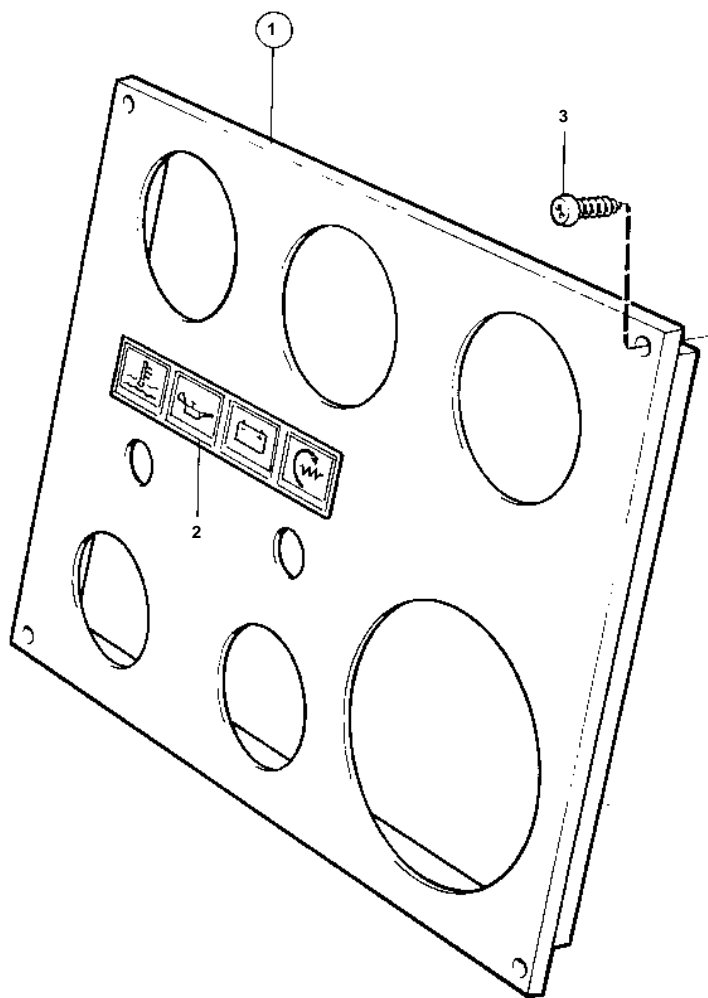

COMMON

8538

## COMMON

REF	PART NO.	QTY	DESCRIPTION	NOTES
1	828780	1	Instrument panel	MIRROR-INVERTED, FOR TWIN INSTALLATION.. GOLD COLOURED DECOR STRIPE. REPL BY 858875
2	828560	1	· Sign	
3	828647	4	Screw	